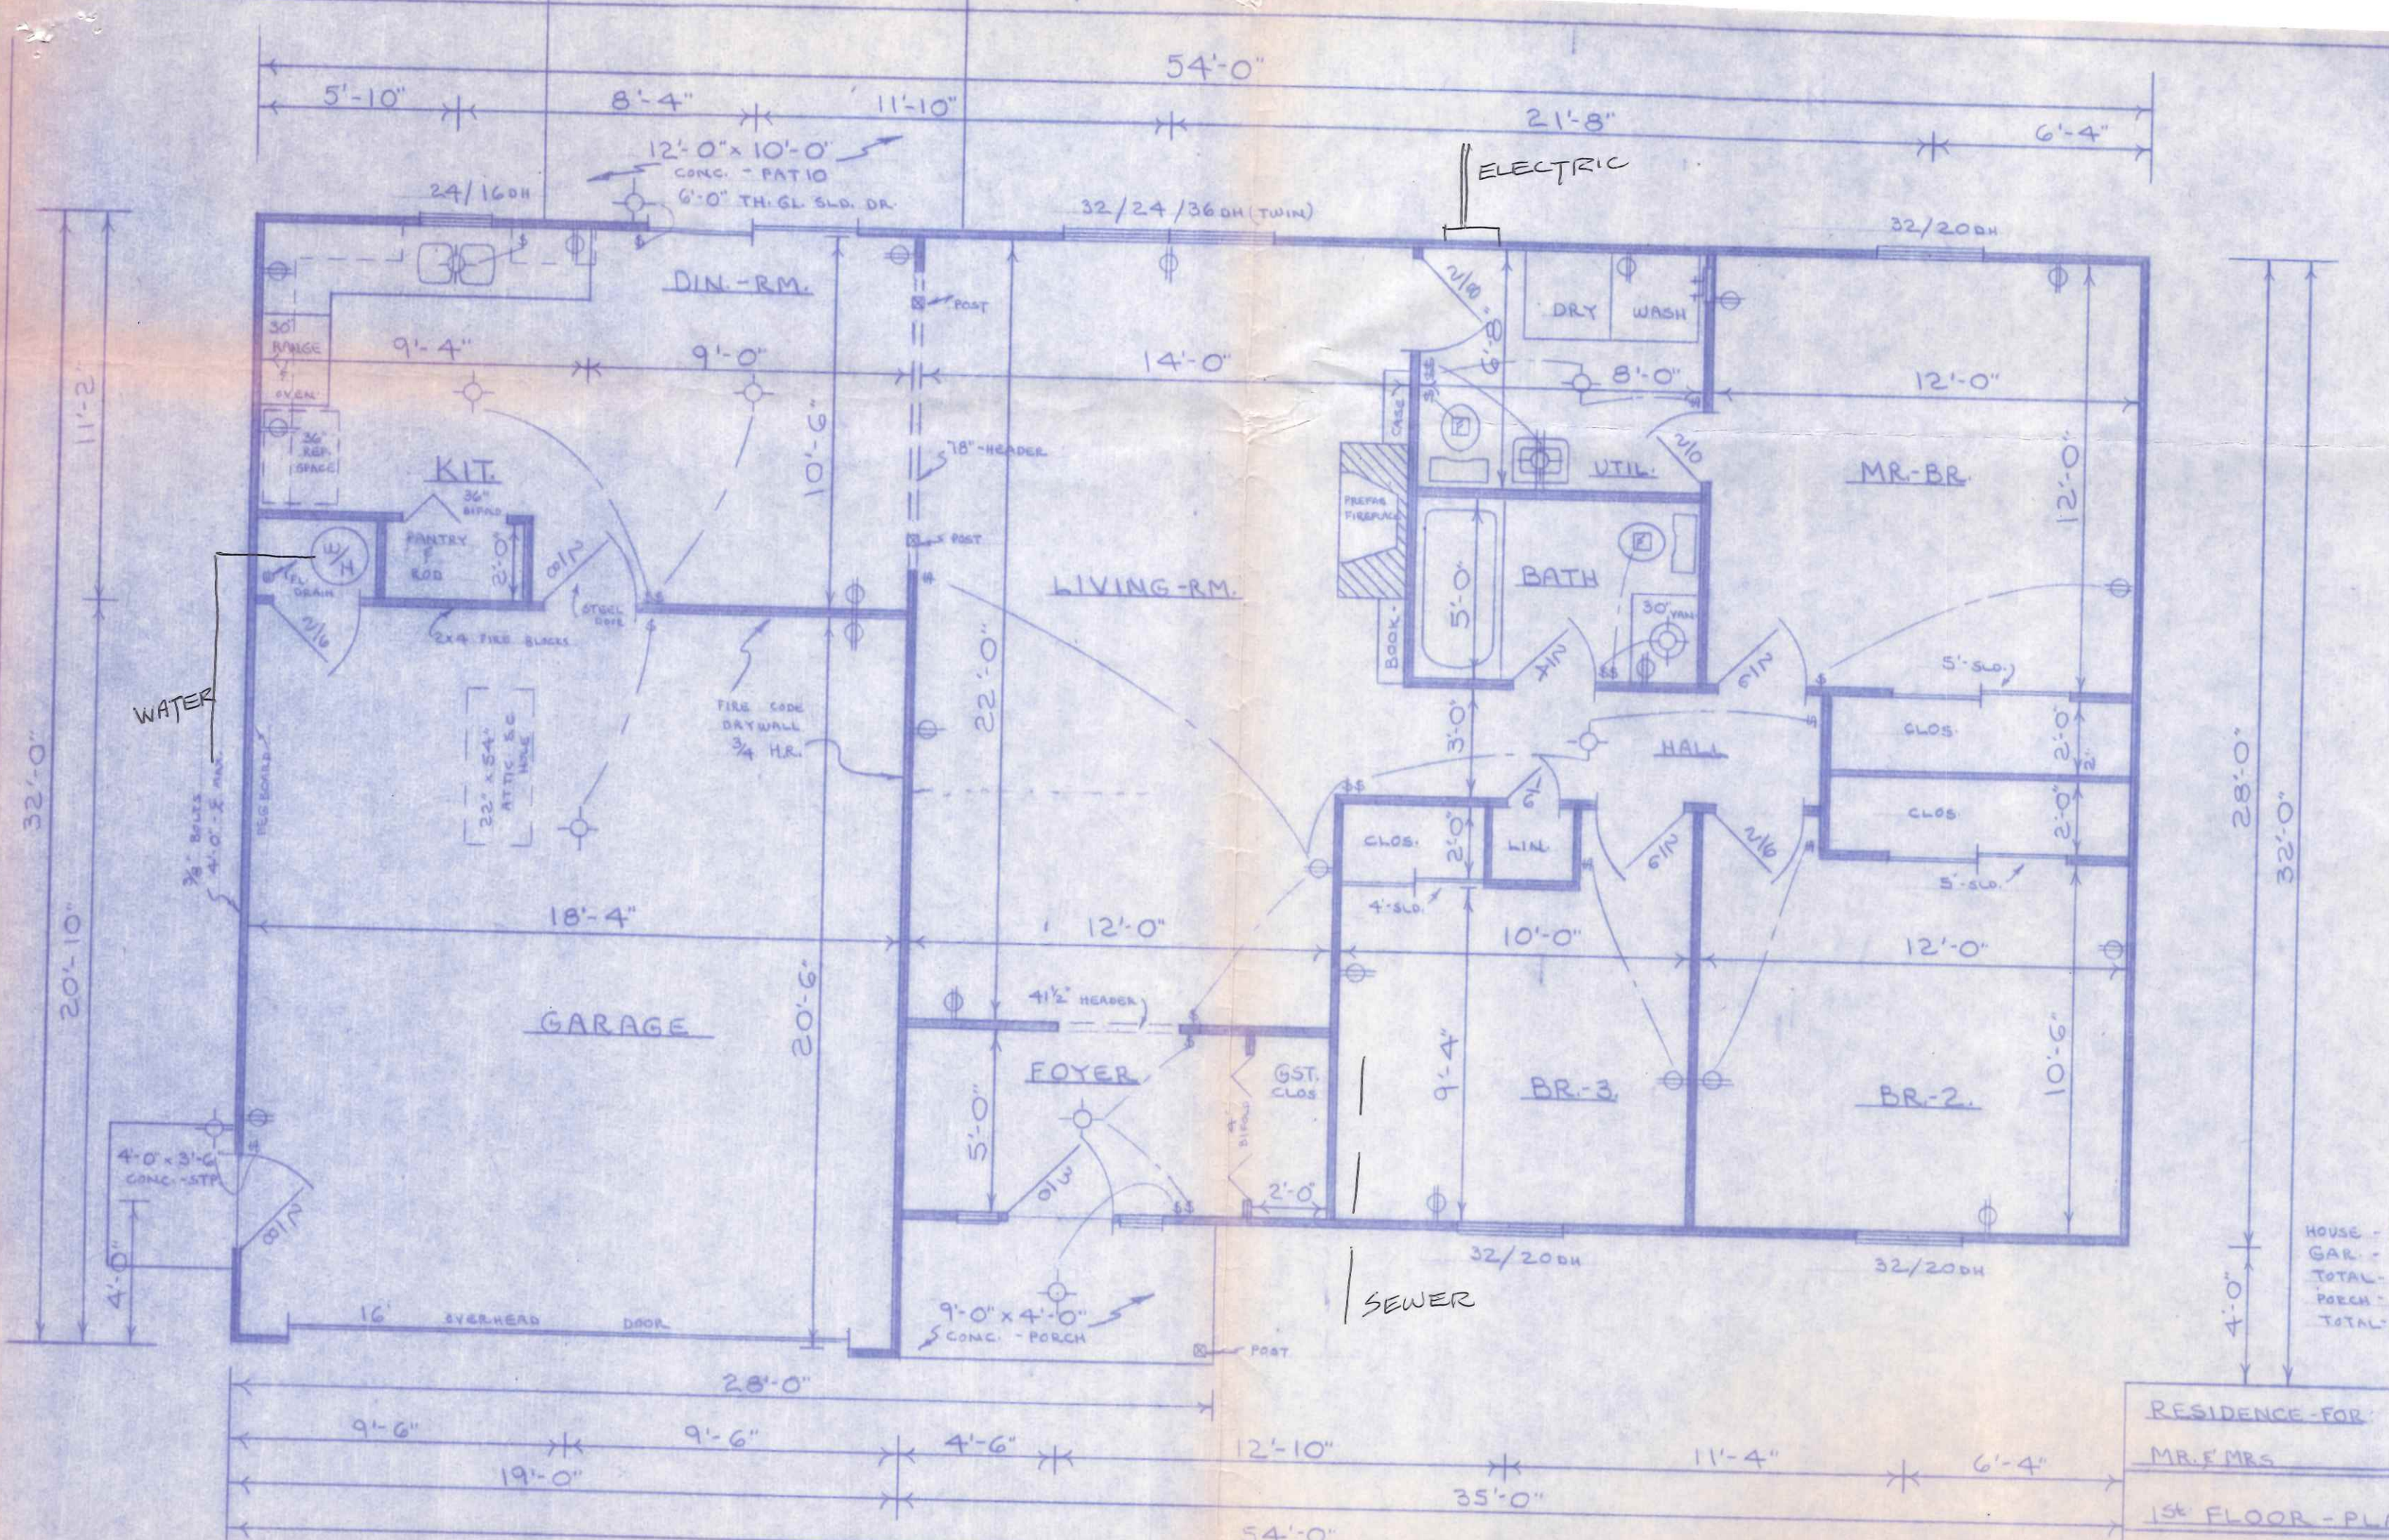

BORDEAUX DR. CO. R/W

80
Bordeaux

HOUSE - 1200
 GAR. - 380
 TOTAL - 1580
 PORCH - 30
 TOTAL - 1620

RESIDENCE - FOR
 MR. & MRS.
 1st FLOOR - PLAN
 STAR BUILDERS INC.
 BY: E.L. KOUDER 1/4" = 1'-0"
 8-30-76