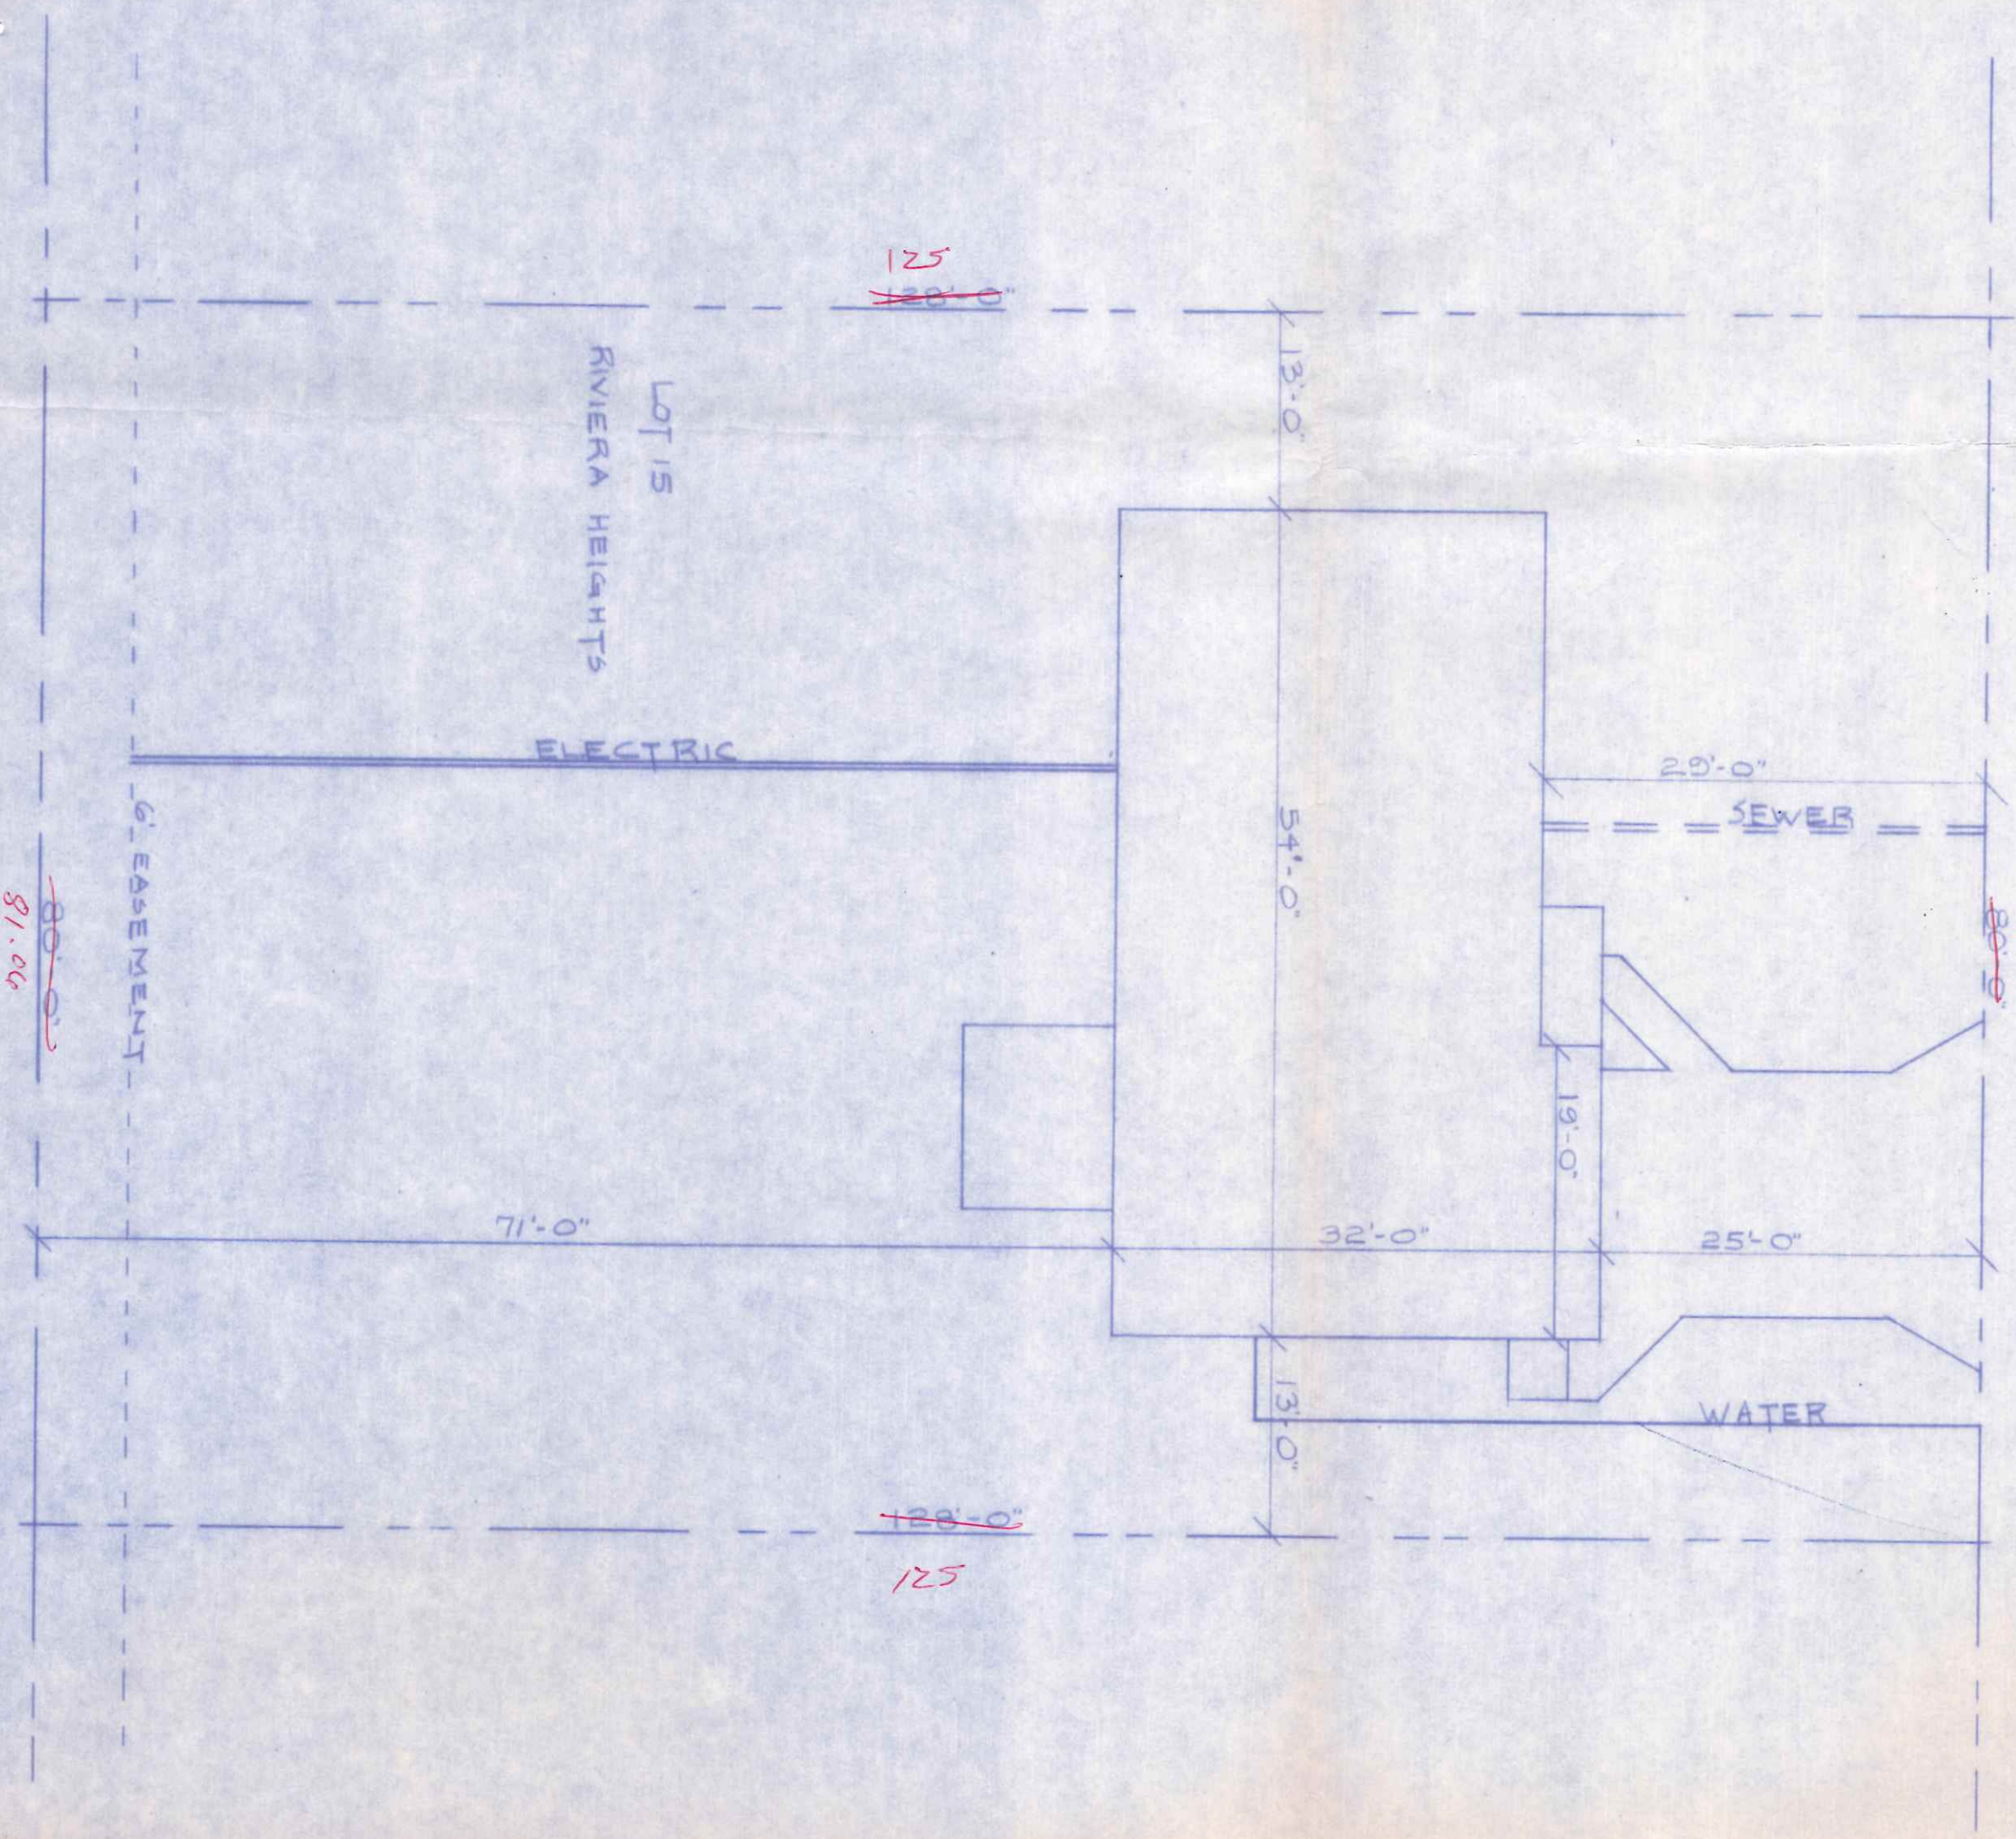

BORDEAUX DR. CO. R/W

80
Bordeaux

HOUSE - 1200
 GAR. - 380
 TOTAL - 1580
 PORCH - 30
 TOTAL - 1620

RESIDENCE - FOR
 MR. & MRS.
 1st FLOOR - PLAN
 STAR BUILDERS INC.
 BY: E.L. KOUDER 1/4" = 1'-0"
 8-30-76